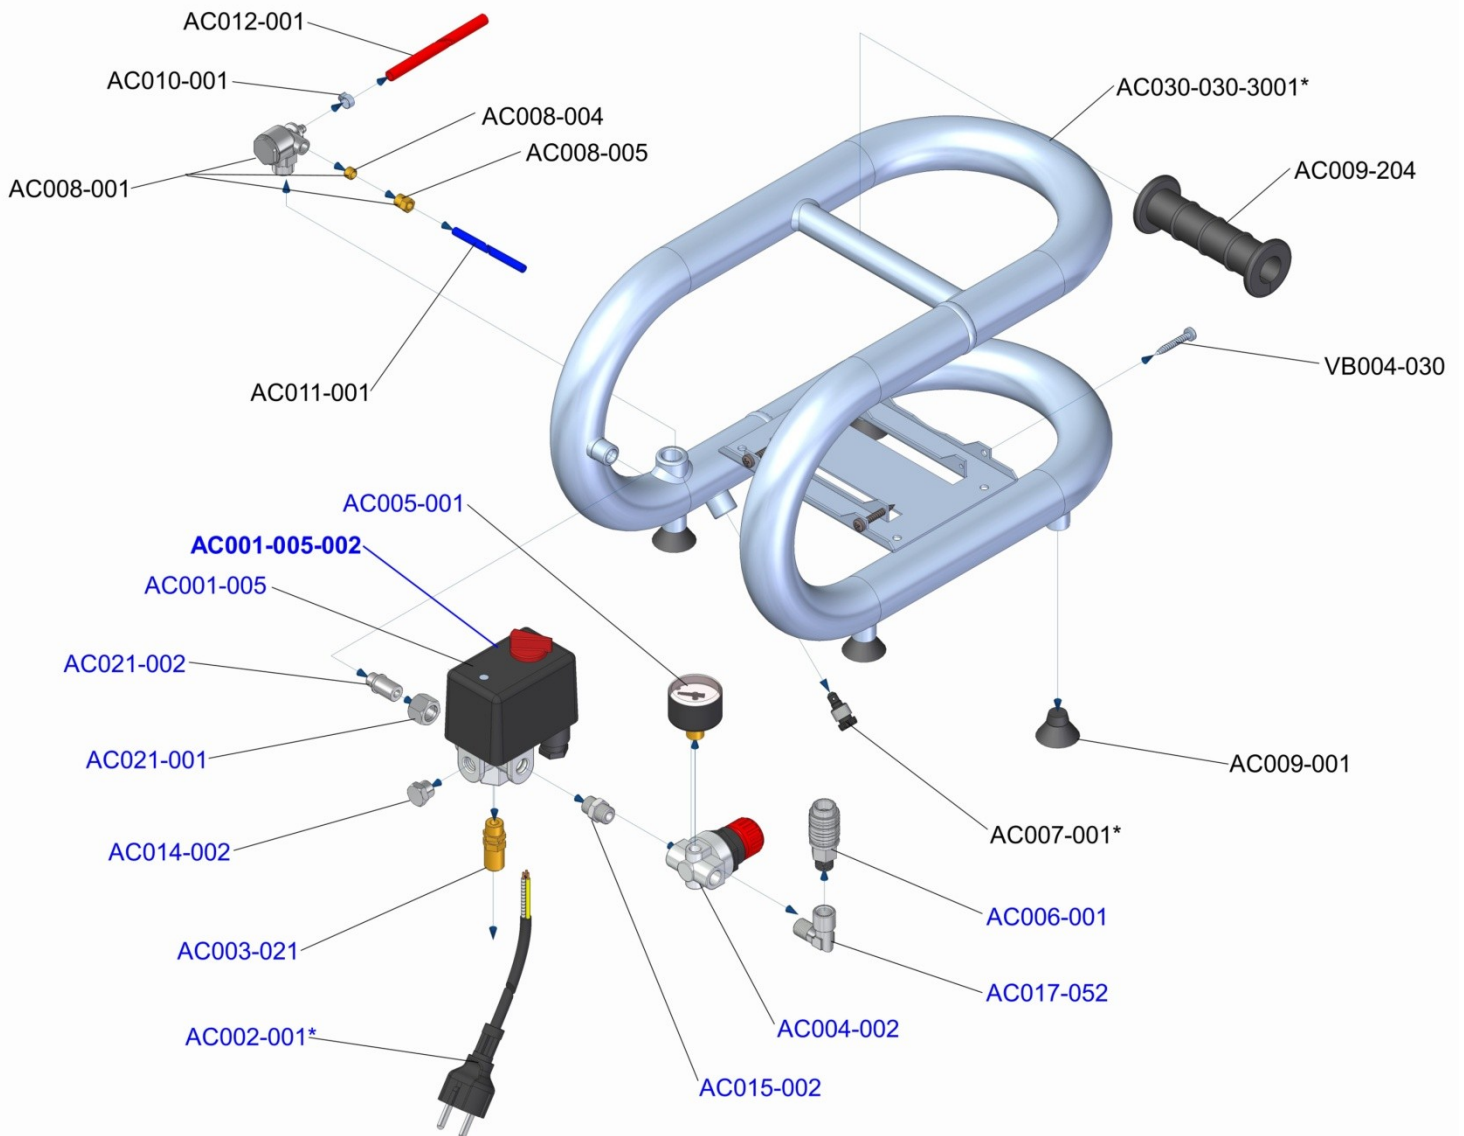

CE

Bestelnr./N° de cde. 25200

CODE	DESCRIPTION	CODE	DESCRIPTION	CODE	DESCRIPTION
AC010-004	Pipe fitting "L"	ES023-001	Valve plate	VB004-005	Screw
ES004-001	No-vibration rubber	ES023-101	Valve plate complete	VB004-010	Screw
ES005-016C	Condenser 16 μ F	ES026-001	Head gasket	VB004-015	Screw
ES005-020C	Condenser 20 μ F	ES027-001	Head	VB004-020	Screw
ES006-001	Plastic fan of electric motor "RED"	ES030-001	Bearing	VB005-010	Screw
ES008-001	Plastic cover fan and motor "BLACK"	ES032-001	Flange	VB006-020	Screw
ES009-001	Crank	ES032-101	Flange with bearing	VB006-075	Screw
ES010-001	Bearing	ES036-001	Plastic fan of compressor "RED"	VD004-005	Nut
ES011-060	Connecting rod 60 mm	ES037-001	Plastic cover fan "BLACK"	VD012-005	Nut
ES013-060	Connecting rod complete	ES039-001	Suction filter	VR004-005	Washer
ES015-060	Cylinder 60 mm	ES042-001	Monoblock	VR012-005	Washer
ES019-060	Piston top 60 mm	EX041-060	Piston seal	VR025-005	Washer
ES020-060-030	Cylinder 60 mm gasket 0,30 mm	MES001-020-2800	Electric motor 0,7 Hp 230 Volt 50 Hz 2800 rpm	VV014-005	Safety ring
ES020-060-050	Cylinder 60 mm gasket 0,50 mm	OR011-010	O-ring		
ES020-060-080	Cylinder 60 mm gasket 0,80 mm	SI004-001	Valve		

CODE	DESCRIPTION
AC001-005	Pressure Switch 1/4" (start valve open)
AC001-005-002	Pressure Switch complete for ESPRIT 3T
AC002-001	Pin plug SHUKO 1,5 m
AC003-021	Safety valve 10 BAR
AC004-002	Pressure regulator MIGNON Pos.2
AC005-001	Manometer 40 mm 1/8" Bar/Psi
AC006-001	Universal Coupler 1/4" Male
AC007-001	Plastic screw for condensate drain

CODE	DESCRIPTION
AC008-001	Not return valve 3/8" for tube Rilsan
AC008-004	Ogive for tube blue Rilsan
AC008-005	Nut for tube blue Rilsan
AC009-001	Rubber foot
AC009-204	Rubber knob
AC010-001	Clip for tube 8,5 mm
AC011-001	Blue Rilsan tube for ESPRIT 3T
AC012-001	Red Rilsan tube for ESPRIT 3T