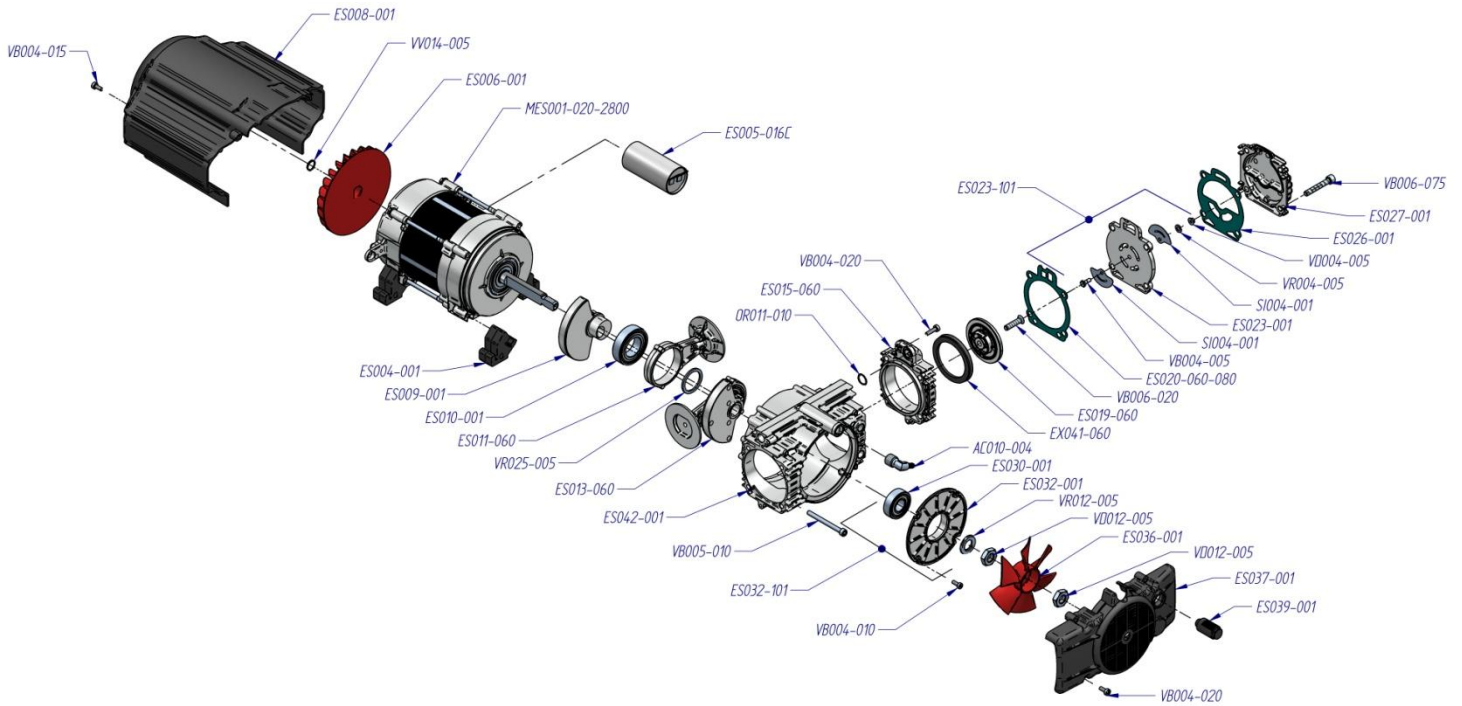

CE

Bestelnr./N° de cde. 25200

CODE	DESCRIPTION	CODE	DESCRIPTION	CODE	DESCRIPTION
AC010-004	Pipe fitting "L"	ES023-001	Valve plate	VB004-005	Screw
ES004-001	No-vibration rubber	ES023-101	Valve plate complete	VB004-010	Screw
ES005-016C	Condenser 16 μ F	ES026-001	Head gasket	VB004-015	Screw
ES005-020C	Condenser 20 μ F	ES027-001	Head	VB004-020	Screw
ES006-001	Plastic fan of electric motor "RED"	ES030-001	Bearing	VB005-010	Screw
ES008-001	Plastic cover fan and motor "BLACK"	ES032-001	Flange	VB006-020	Screw
ES009-001	Crank	ES032-101	Flange with bearing	VB006-075	Screw
ES010-001	Bearing	ES036-001	Plastic fan of compressor "RED"	VD004-005	Nut
ES011-060	Connecting rod 60 mm	ES037-001	Plastic cover fan "BLACK"	VD012-005	Nut
ES013-060	Connecting rod complete	ES039-001	Suction filter	VR004-005	Washer
ES015-060	Cylinder 60 mm	ES042-001	Monoblock	VR012-005	Washer
ES019-060	Piston top 60 mm	EX041-060	Piston seal	VR025-005	Washer
ES020-060-030	Cylinder 60 mm gasket 0,30 mm	MES001-020-2800	Electric motor 0,7 Hp 230 Volt 50 Hz 2800 rpm	VV014-005	Safety ring
ES020-060-050	Cylinder 60 mm gasket 0,50 mm	OR011-010	O-ring		
ES020-060-080	Cylinder 60 mm gasket 0,80 mm	SI004-001	Valve		

CODE	DESCRIPTION
AC001-005	Pressure Switch 1/4" (start valve open)
AC001-005-002	Pressure Switch complete for ESPRIT 3T
AC002-001	Pin plug SHUKO 1,5 m
AC003-021	Safety valve 10 BAR
AC004-002	Pressure regulator MIGNON Pos.2
AC005-001	Manometer 40 mm 1/8" Bar/Psi
AC006-001	Universal Coupler 1/4" Male
AC007-001	Plastic screw for condensate drain

CODE	DESCRIPTION
AC008-001	Not return valve 3/8" for tube Rilsan
AC008-004	Ogive for tube blue Rilsan
AC008-005	Nut for tube blue Rilsan
AC009-001	Rubber foot
AC009-204	Rubber knob
AC010-001	Clip for tube 8,5 mm
AC011-001	Blue Rilsan tube for ESPRIT 3T
AC012-001	Red Rilsan tube for ESPRIT 3T