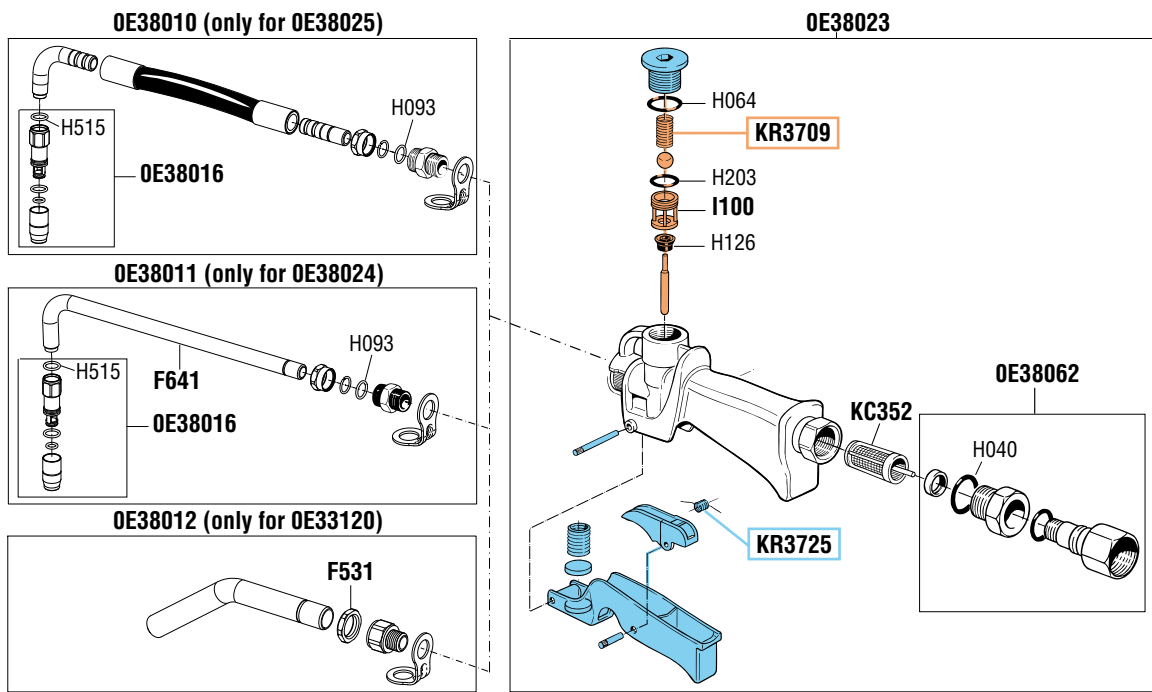

VISTA ESPLOSA - EXPLODED VIEW

tutti i diritti riservati - all rights reserved

GUIDA RICAMBI - SPARE PARTS GUIDE

KIT RICAMBI

OGNI KIT SOTTO RIPORTATO COMPRENDE I RICAMBI EVIDENZIATI CON LO STESSO COLORE E LE RELATIVE GUARNIZIONI. QUESTI RICAMBI NON SONO FORNIBILI SEPARATAMENTE TRANNE QUELLI CODIFICATI.

SPARE PARTS KITS

EACH KIT SHOWN WITH THE SAME COLOR INCLUDES ALSO THE GASKETS. THE SPARE PARTS INCLUDED IN THE KIT CAN'T BE SUPPLIED SEPARATELY EXCEPT THOSE SHOWN WITH A PROPER CODE.

CODICE CODE	DESCRIZIONE DESCRIPTION	Q.TÀ QTY
KR3709	VALVOLA PISTOLA 3/8" 3/8" OIL GUN VALVE	1
KR3725	LEVA E PULSANTE PISTOLA OLIO OIL GUN LEVER AND LOCKING BUTTON	1

ELENCO RICAMBI FORNIBILI SINGOLARMENTE

LIST OF SPARE PARTS WHICH CAN BE SUPPLIED SEPARATELY

CODICE CODE	DESCRIZIONE DESCRIPTION	Q.TÀ QTY
OE38016	UGELLO SALVAGOCCE SEMIAUTOMATICO SEMI-AUTOMATIC DRIP-CATCHER NOZZLE	1
OE38010	TERMINALE FLESSIBILE (Art. OE38025) FLEXIBLE TERMINAL (Art. OE38025)	1
OE38011	TERMINALE RIGIDO (Art. OE38024) RIGID TERMINAL (Art. OE38024)	1
OE38012	TERMINALE ALTA PORTATA (Art. OE33120) HIGH DELIVERY RIGID TERMINAL (Art. OE33120)	1
OE38023	IMPUGNATURA TECNOPOLIMERO GRIP IN TECHNO-POLYMER	1
OE38062	SNODO GIREVOLE SWIVEL JOINT	1
KC352	FILTRO PISTOLA 3/8" 3/8" FILTER	1

Art. KR3752

KIT GUARNIZIONI COMPLETO

COMPOSTO DALLE GUARNIZIONI SOTTO ELENCAE
JOINTS GASKETS LIST
INCLUDING ALL THE GASKETS SHOWN HERE UNDER

CODICE CODE	DESCRIZIONE DESCRIPTION	Q.TÀ QTY
H040	O-RING 123	1
H064	O-RING 3043	1
H093	O-RING 2050 VITON	1
H126	GUARNIZIONE GASKET	1
H203	O-RING 2050	1
H515	O-RING 2043 VITON	1
I100	CASTELLETTO PISTOLA GUN CASTELET	1
KC352	FILTRO FILTER	1

Art. KS3782

SET RICAMBI CONSIGLIATI

AI PUNTI VENDITA E ASSISTENZA,
COMPOSTO DAI RICAMBI SOTTO ELENCAE

SPARE PARTS KIT ADVISED

TO THE REPAIR CENTERS. THIS KIT INCLUDES
ALL THE SPARE PARTS SHOWN HERE UNDER

CODICE CODE	DESCRIZIONE DESCRIPTION	Q.TÀ QTY
KR3709	VALVOLA PISTOLA OIL GUN VALVE	1
KR3752	KIT GUARNIZIONI COMPLETO COMPLETE GASKETS KIT	1