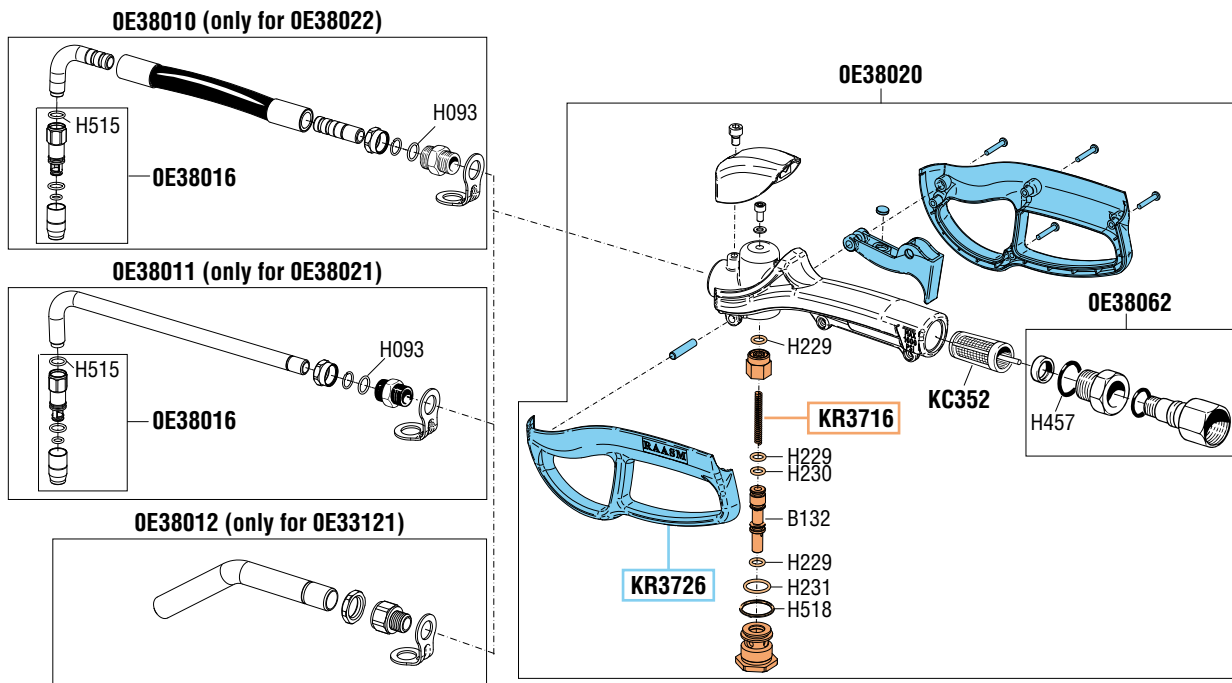

VISTA ESPLOSA - EXPLODED VIEW

tutti i diritti riservati - all rights reserved

GUIDA RICAMBI - SPARE PARTS GUIDE

KIT RICAMBI

OGNI KIT SOTTO RIPORTATO COMPRENDE I RICAMBI EVIDENZIATI CON LO STESSO COLORE E LE RELATIVE GUARNIZIONI. QUESTI RICAMBI NON SONO FORNIBILI SEPARATAMENTE TRANNE QUELLI CODIFICATI.

SPARE PARTS KITS

EACH KIT SHOWN WITH THE SAME COLOR INCLUDES ALSO THE GASKETS. THE SPARE PARTS INCLUDED IN THE KIT CAN'T BE SUPPLIED SEPARATELY EXCEPT THOSE SHOWN WITH A PROPER CODE.

CODICE CODE	DESCRIZIONE DESCRIPTION	Q.TÀ QTY
KR3716	VALVOLA PISTOLA 3/8" 3/8" OIL GUN VALVE	1
KR3726	LEVA E PULSANTE PISTOLA OLIO OIL GUN LEVER AND LOCKING BUTTON	1

ELENCO RICAMBI FORNIBILI SINGOLARMENTE LIST OF SPARE PARTS WHICH CAN BE SUPPLIED SEPARATELY

CODICE CODE	DESCRIZIONE DESCRIPTION	Q.TÀ QTY
OE38010	TERMINALE FLESSIBILE (Art. OE38022) FLEXIBLE TERMINAL (Art. OE38022)	1
OE38011	TERMINALE RIGIDO (Art. OE38021) RIGID TERMINAL (Art. OE38021)	1
OE38012	TERMINALE ALTA PORTATA (Art. OE33121) HIGH DELIVERY RIGID TERMINAL (Art. OE33121)	1
OE38016	UGELLO SALVAGOCCE SEMIAUTOMATICO SEMIAUTOMATIC DRIP-CATCHER NOZZLE	1
OE38020	IMPUGNATURA IN LEGA DI ALLUMINIO GRIP IN ALUMINIUM ALLOY	1
OE38062	SNODO GIREVOLE SWIVEL JOINT	1
KC352	FILTRO PISTOLA 3/8" 3/8" FILTER	1

Art. KR3753 KIT GUARNIZIONI COMPLETO COMPOSTO DALLE GUARNIZIONI SOTTO ELENCAE JOINTS GASKETS LIST INCLUDING ALL THE GASKETS SHOWN HERE UNDER

CODICE CODE	DESCRIZIONE DESCRIPTION	Q.TÀ QTY
B132	SPILLO VALVOLA VALVE PIN	1
U229	O-RING 106 VITON	3
H093	O-RING 2050 VITON	1
H230	O-RING 2025 VITON	1
H231	O-RING 2056 VITON	1
H457	O-RING 123 VITON	1
H515	O-RING 2043 VITON	1
H518	O-RING 2068 VITON	1
KC352	FILTRO FILTER	1

Art. KS3783 SET RICAMBI CONSIGLIATI AI PUNTI VENDITA E ASSISTENZA, COMPOSTO DAI RICAMBI SOTTO ELENCAE SPARE PARTS KIT ADVISED TO THE REPAIR CENTERS. THIS KIT INCLUDES ALL THE SPARE PARTS SHOWN HERE UNDER

CODICE CODE	DESCRIZIONE DESCRIPTION	Q.TÀ QTY
KR3716	VALVOLA PISTOLA OIL GUN VALVE	1
KR3753	KIT GUARNIZIONI COMPLETO COMPLETE GASKETS KIT	1