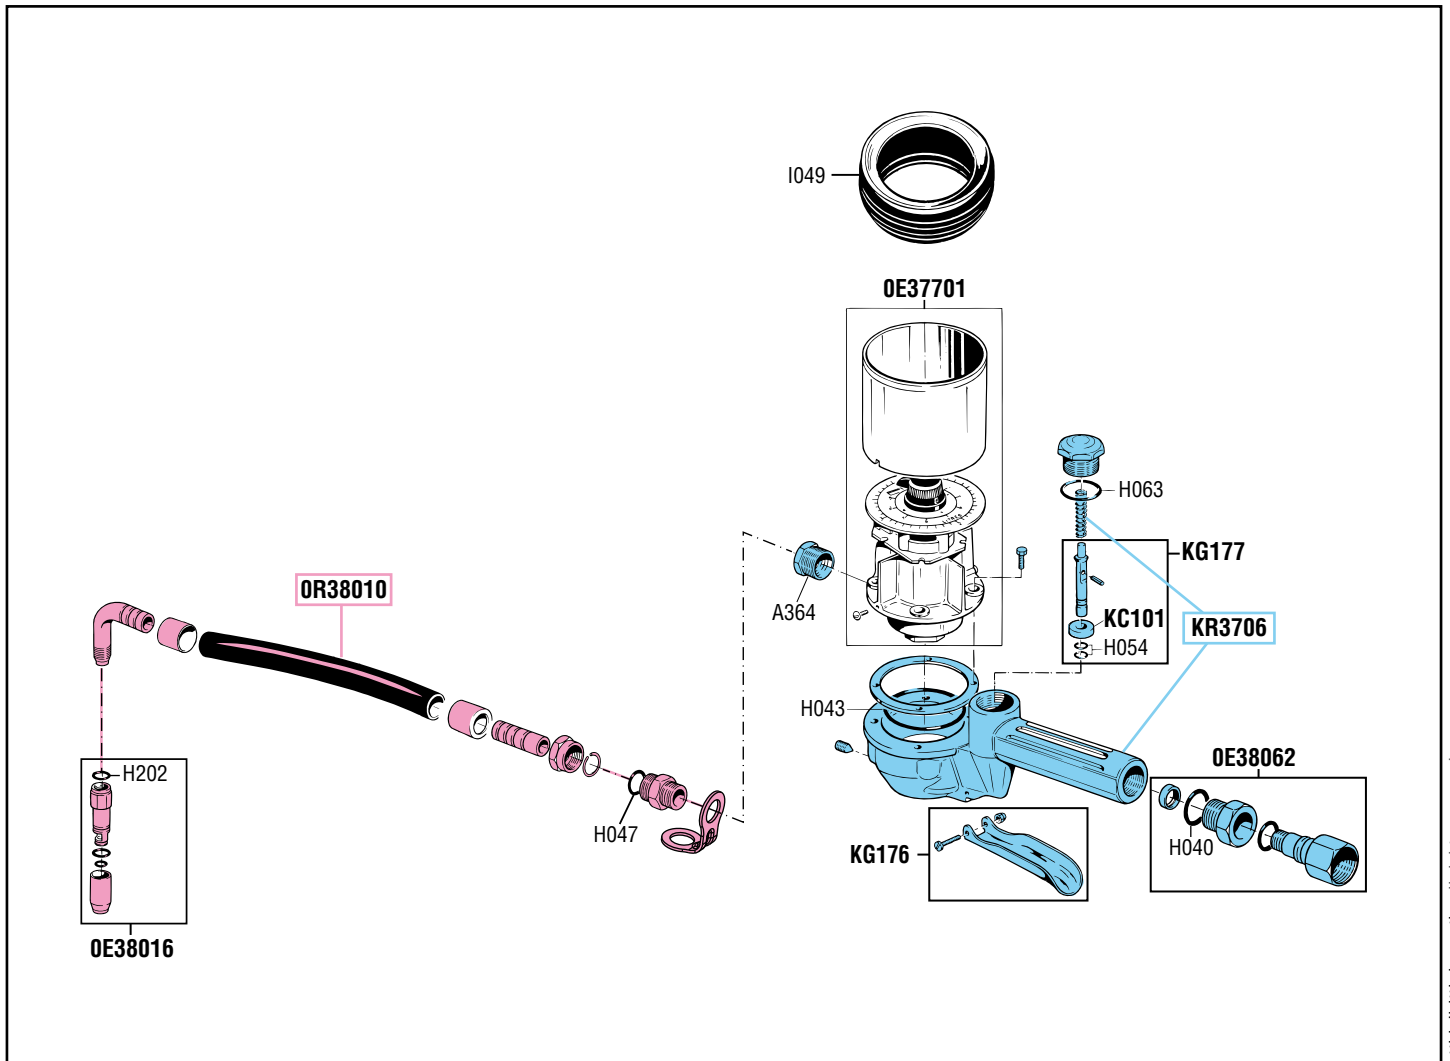

VISTA ESPLOSA - EXPLODED VIEW

tutti i diritti riservati - all rights reserved

GUIDA RICAMBI - SPARE PARTS GUIDE

KIT RICAMBI

OGNI KIT SOTTO RIPORTATO COMPRENDE I RICAMBI EVIDENZIATI CON LO STESSO COLORE E LE RELATIVE GUARNIZIONI. QUESTI RICAMBI NON SONO FORNIBILI SEPARATAMENTE TRANNE QUELLI CODIFICATI.

SPARE PARTS KITS

EACH KIT SHOWN WITH THE SAME COLOR INCLUDES ALSO THE GASKETS. THE SPARE PARTS INCLUDED IN THE KIT CAN'T BE SUPPLIED SEPARATELY EXCEPT THOSE SHOWN WITH A PROPER CODE.

CODICE CODE	DESCRIZIONE DESCRIPTION	Q.TÀ QTY
OE38010	TERMINALE SALVAGOCCE ANTI-DRIP GROUP	1
KR3706	CORPO PISTOLA CONTALITRI OIL METER GUN COMPLETE BODY	1

**ELENCO RICAMBI FORNIBILI SINGOLARMENTE
LIST OF SPARE PARTS WHICH CAN BE SUPPLIED
SEPARATELY**

CODICE CODE	DESCRIZIONE DESCRIPTION	Q.TÀ QTY
OE37701	DOSATORE MECCANICO OIL METER	1
OE38016	UGELLO NOZZLE	1
OE38062	SNODO OLIO 1/2" 1/2" OIL JOINT	1
A364	RIDUZIONE REDUCTION	1
I049	CUFFIA SHROUD	1
KG176	LEVA BULLONE E DADO LEVER BOLT-NUT	1
KG177	VALVOLA PISTOLA OIL GUN VALVE	1

**Art.
KR3751**

KIT GUARNIZIONI COMPLETO

COMPOSTO DALLE GUARNIZIONI SOTTO ELENCAE
JOINTS GASKETS LIST
INCLUDING ALL THE GASKETS SHOWN HERE UNDER

CODICE CODE	DESCRIZIONE DESCRIPTION	Q.TÀ QTY
H040	O-RING 123	1
H043	O-RING 155	1
H047	O-RING 2050	1
H054	O-RING 2018	1
H063	O-RING 4081	1
H202	O-RING 2043	1
KC101	VALVOLA VALVE	1

**Art.
KS3781**

SET RICAMBI CONSIGLIATI

AI PUNTI VENDITA E ASSISTENZA,
COMPOSTO DAI RICAMBI SOTTO ELENCAE

SPARE PARTS KIT ADVISED

TO THE REPAIR CENTERS. THIS KIT INCLUDES
ALL THE SPARE PARTS SHOWN HERE UNDER

CODICE CODE	DESCRIZIONE DESCRIPTION	Q.TÀ QTY
KG177	VALVOLA PISTOLA OIL GUN VALVE	1
KR3751	KIT GUARNIZIONI COMPLETO COMPLETE GASKETS KIT	1
OE38010	TERMINALE SALVAGOCCE ANTI-DRIP GROUP	1