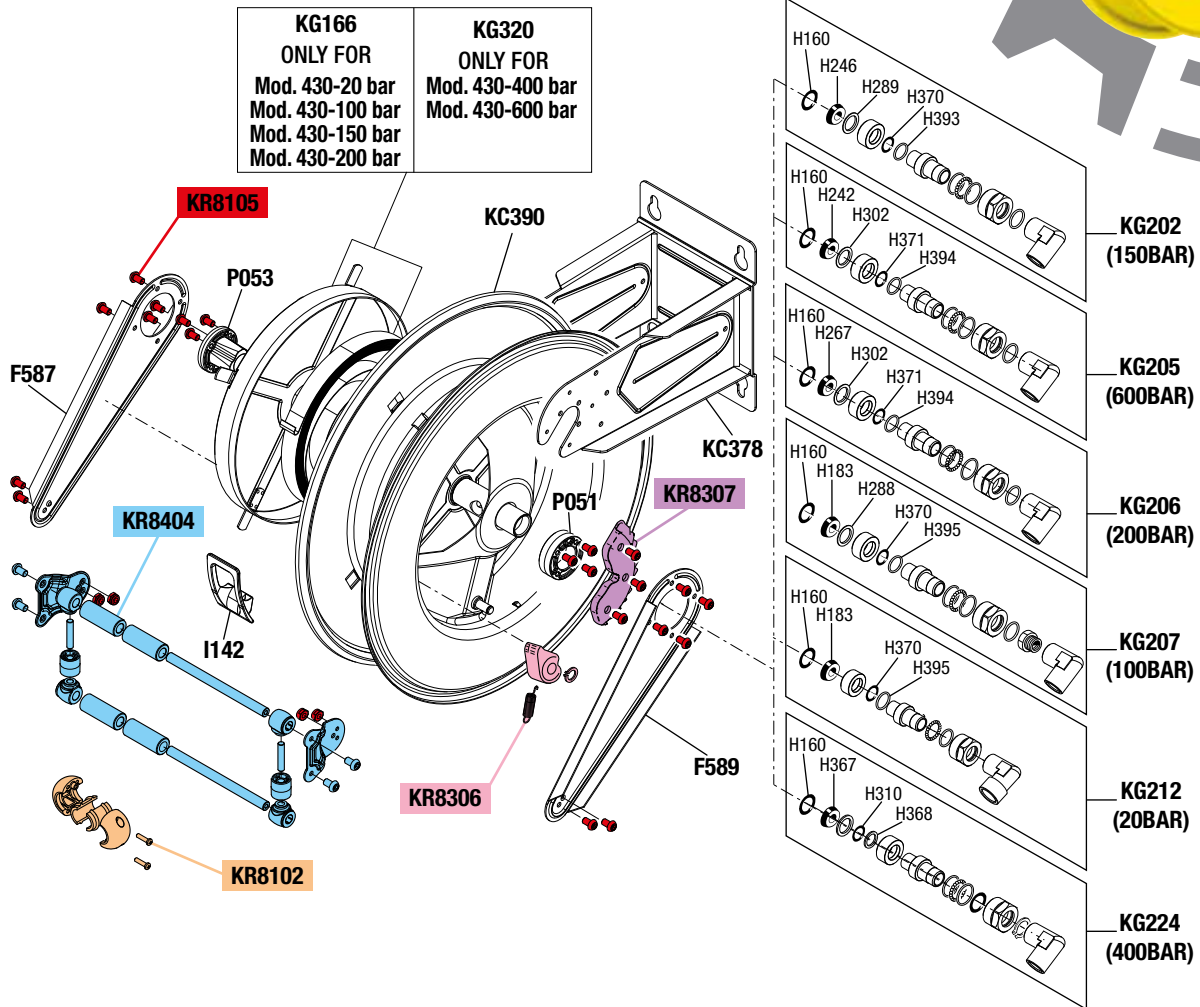

5. 430 industriale verniciata - 5. 430 industrial painted

GUIDA RICAMBI - SPARE PARTS GUIDE

KIT RICAMBI

OGNI KIT SOTTO RIPORTATO COMPRENDE I RICAMBI EVIDENZIATI CON LO STESSO COLORE E LE RELATIVE GUARNIZIONI. QUESTI RICAMBI NON SONO FORNIBILI SEPARATAMENTE TRanne QUELLI CODIFICATI.

SPARE PARTS KITS

EACH KIT SHOWN WITH THE SAME COLOUR INCLUDES ALSO THE GASKETS. THE SPARE PARTS COMPOSING THE KIT CAN'T BE SUPPLIED SEPARATELY EXCEPT THOSE SHOWN WITH A PROPER CODE.

CODICE CODE	DESCRIZIONE DESCRIPTION	Q.TÀ Q.TY
KR8102	TAMPONE FERMATUBO HOSE STOP	1
KR8105	SET VITI AVVOLGITUBO HOSEREEL SCREWS KIT	1
KR8306	DENTE DI ARRESTO DETENT	1
KR8307	KIT CREMAGUERA RACK KIT	1
KR8404	KIT PORTA RULLI AVVOLGITUBO ROLLERS HOLDING KIT FOR HOSEREEL	1

ELENCO RICAMBI FORNIBILI SINGOLARMENTE

LIST OF SPARE PARTS WHICH CAN BE SUPPLIED SEPARATELY

CODICE CODE	DESCRIZIONE DESCRIPTION	Q.TÀ Q.TY
F587	BRACCIO ORIENTABILE ADJUSTABLE ARM	1
F589	BRACCIO ORIENTABILE ADJUSTABLE ARM	1
I142	INSERTO FORO USCITA TUBO HOSE OUTLET PROTECTION	1
KC378	SUPPORTO AVVOLGITUBO HOSEREEL SUPPORT	1
KC390	TAMBURO AVVOLGITUBO HOSEREEL DRUM	1
KG166	CARTER MOLLA COVER SPRING GROUP	1
KG202	SNODO AVVOLGITUBO HOSEREEL JOINT	1
KG205	SNODO AVVOLGITUBO HOSEREEL JOINT	1
KG206	SNODO AVVOLGITUBO HOSEREEL JOINT	1
KG207	SNODO AVVOLGITUBO HOSEREEL JOINT	1
KG212	SNODO AVVOLGITUBO HOSEREEL JOINT	1
KG224	SNODO AVVOLGITUBO HOSEREEL JOINT	1
KG320	CARTER MOLLA COVER SPRING GROUP	1
P051	BOCCOLA LATO CREMAGUERA RACK SIDE BUSH	1
P053	BOCCOLA LATO MOLLA SPRING SIDE BUSH	1

ELENCO GUARNIZIONI SNODI

JOINTS GASKETS LIST

CODICE CODE	DESCRIZIONE DESCRIPTION	Q.TÀ Q.TY
H160	O-RING 2093	1
H183	GUARNIZIONE GASKET	1
H242	GUARNIZIONE GASKET	1
H246	GUARNIZIONE GASKET	1
H267	GUARNIZIONE "VITON" 90SH GASKET "VITON" 90SH	1
H288	RONDELLA IN "PTFE" WASHER "PTFE"	1
H289	RONDELLA IN "PTFE" WASHER "PTFE"	1
H302	RONDELLA IN "PTFE" WASHER "PTFE"	1
H310	O-RING 112 "VITON"	1
H367	GUARNIZIONE GASKET	1
H368	RONDELLA IN "PTFE" WASHER "PTFE"	1
H370	O-RING 2062 "VITON"	1
H371	O-RING 2037 "VITON"	1
H393	RONDELLA IN "PTFE" WASHER "PTFE"	1
H394	RONDELLA IN "PTFE" WASHER "PTFE"	1
H395	RONDELLA IN "PTFE" WASHER "PTFE"	1