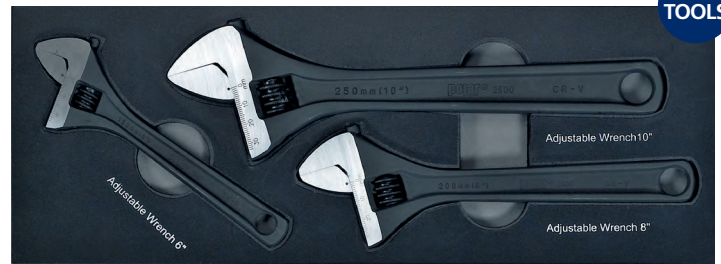

1835 PLIER SET

ITEM NO. 1835-0004

5704196 013992 **WxDxH** 370 x 140 x 40 **1,3 KG** **1**

- Set with 4 pliers supplied in plastbox with re-inforced EVA foam. 4 tools.

4 TOOLS

CONTENT:

QTY.	DESCRIPTION	SIZE
1	Combination plier	3001 180 mm
1	Diagonal cutting plier	3004 180 mm
1	Long nose plier with half-round jaws	3005 200 mm
1	Long nose plier with half-round bent jaws	3006 200 mm

1837 ADJUSTABLE WRENCH SET

ITEM NO. 1837-0003

5704196 014067 **WxDxH** 370 x 140 x 40 **1,2 KG** **1**

- Set with 3 adjustable wrenches supplied in plastbox with re-inforced EVA foam. 3 tools.

4 TOOLS

CONTENT:

QTY.	DESCRIPTION	SIZE
3	Adjustable wrenches	2600 150 - 200 - 250 mm / 6" - 8" - 10"

ITEM NO. 1835-1004 **1835 EMPTY PLASTBOX WITH EVA FOAM**

5704196 014753 **WxDxH** 370 x 140 x 40 **0,3 KG**

1836 PLIER SET

1838 ERGONOMIC ADJUSTABLE WRENCH SET

ITEM NO. 1838-0003

5704196 014074 **WxDxH** 370 x 140 x 40 **1,1 KG** **1**

- Set with 3 adjustable wrenches supplied in plastbox with re-inforced EVA foam. 3 tools.

3 TOOLS