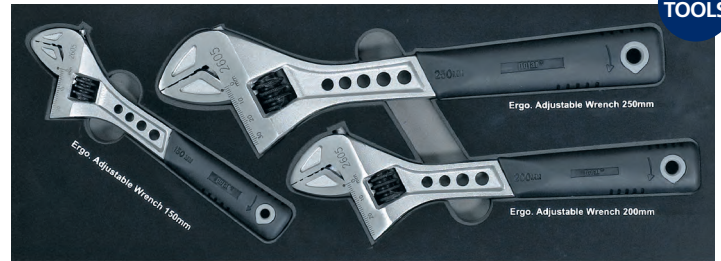

ITEM NO. 1836-0002

5704196 014005 **WxDxH** 370 x 140 x 40 **1,2 KG** **1**

- Set with 2 pliers supplied in plastbox with re-inforced EVA foam. 2 tools.

2 TOOLS

CONTENT:

QTY.	DESCRIPTION	SIZE
1	Waterpump plier	3020 250 mm
1	Locking plier with curved jaws and cutter	3200 250 mm

1838 ERGONOMIC ADJUSTABLE WRENCH SET

ITEM NO. 1838-0003

5704196 014074 **WxDxH** 370 x 140 x 40 **1,1 KG** **1**

- Set with 3 adjustable wrenches supplied in plastbox with re-inforced EVA foam. 3 tools.

3 TOOLS

CONTENT:

QTY.	DESCRIPTION	SIZE
3	Adjustable wrenches, Ergo	2605 150 - 200 - 250 mm / 6" - 8" - 10"

ITEM NO. 1836-1002 **1836 EMPTY PLASTBOX WITH EVA FOAM**

5704196 014760 **WxDxH** 370 x 140 x 40 **0,3 KG**