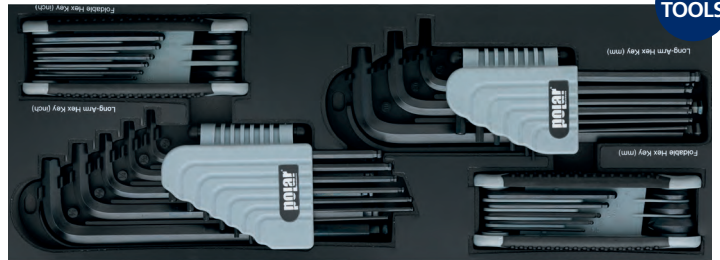

14 TOOLS

CONTENT:

QTY.	DESCRIPTION	SIZE
10	6-point sockets	5034 3/4" 22 - 24 - 27 - 30 - 32 - 36 - 38 - 41 - 46 - 50 mm
1	Ratchet, 48 teeth	5334 3/4"
2	Extensions	5234 3/4" EX 100 - 200 mm
1	Sliding T-handle	5434 3/4" TH

ITEM NO. 1832-1014 **1832 EMPTY PLASTBOX WITH EVA FOAM**

5704196 017150 **WxDxH** 415 x 370 x 40 0,8 KG

1833 METRIC AND INCH HEXAGON KEY SET

ITEM NO. 1833-0038

5704196 013930 **WxDxH** 370 x 140 x 40 1,1 KG 1

- Set with long and short hexagon keys with spherical head in plastic box with re-inforced EVA foam. 38 tools

38 TOOLS

CONTENT:

QTY.	DESCRIPTION	SIZE
1	Hexagon key set	4195 FS 8 (1.5 - 2 - 2.5 - 3 - 4 - 5 - 6 - 8 mm)
1	Hexagon key set	4195 FIS 9 (5/64 - 3/32 - 7/64 - 1/8 - 9/64 - 5/32 - 3/16 - 7/32 - 1/4")
1	Long angled hexagon key set	4195 LS 9 (1.5 - 2 - 2.5 - 3 - 4 - 5 - 6 - 8 - 10 mm)
1	Long angled hexagon key set	4195 LLS 12 (1/16 - 5/64 - 3/32 - 7/64 - 1/8 - 9/64 - 5/32 - 3/16 - 7/32 - 1/4 - 5/16 - 3/8")