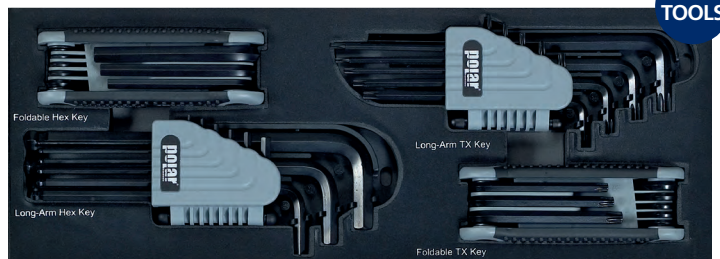

ITEM NO. 1833-1038 **1833 EMPTY PLASTBOX WITH EVA FOAM**

5704196 014692 **WxDxH** 370 x 140 x 40 0,3 KG

1834 METRIC HEXAGON KEY SET AND TORX® KEY SET

ITEM NO. 1834-0034

5704196 013947 **WxDxH** 370 x 140 x 40 1,1 KG 1

- Set with long and short metric hexagon keys with spherical head and long and short Torx® hexagon keys in plastic box with re-inforced EVA foam. 34 tools.

34 TOOLS

CONTENT:

QTY.	DESCRIPTION	SIZE
1	Hexagon key set	4195 FS 8 (1.5 - 2 - 2.5 - 3 - 4 - 5 - 6 - 8 mm)
1	Torx® key set	4190 FTXS 8 (T9 - T10 - T15 - T20 - T25 - T27 - T30 - T40)
1	Long angled hexagon key set	4195 LS 9 (1.5 - 2 - 2.5 - 3 - 4 - 5 - 6 - 8 - 10 mm)
1	Long angled Torx® key set	4190 LTXS 9 (T8 - T10 - T15 - T20 - T25 - T27 - T30 - T40 - T50)