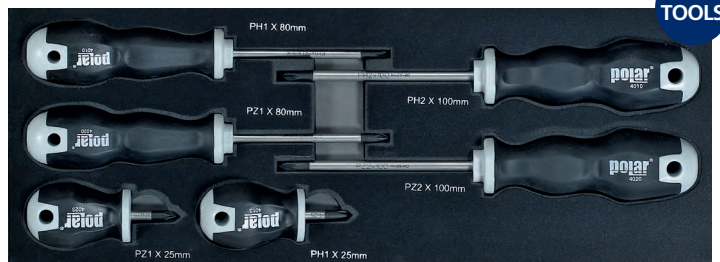

1830 A SCREWDRIVER SET

ITEM NO. 1830-0006

5704196 013978 **WxDxH** 370 x 140 x 40 0,7 KG 1

- Set with screwdrivers for Phillips® and Pozidriv® screws supplied in plastbox with re-inforced EVA foam. 6 tools.

6 TOOLS