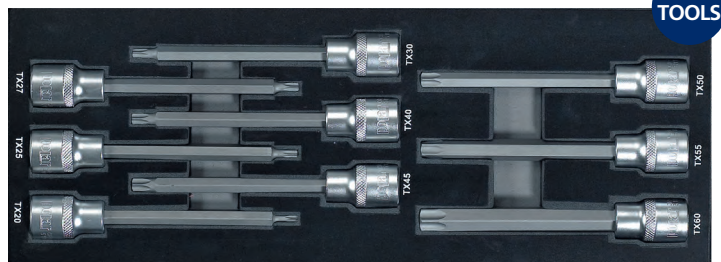

CONTENT:

QTY.	DESCRIPTION	SIZE
9	Long socket drivers for Torx® screws	5112 1/2" TXL - T20 - T25 - T27 - T30 - T40 - T45 - T50 - T55 - T60

ITEM NO. 1826-1009 1826 EMPTY PLASTBOX WITH EVA FOAM

5704196 014647 **WxDxH** 370 x 140 x 40 **0,3 KG**