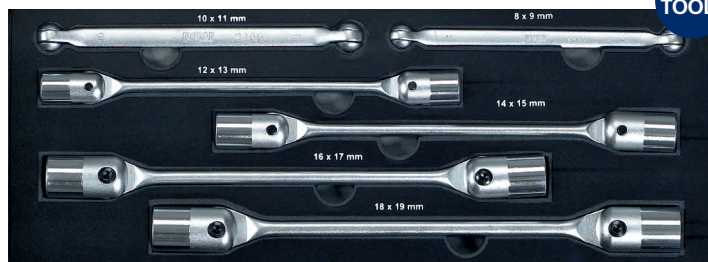

1810 B METRIC DOUBLE END OFFSET RING WRENCH SET

ITEM NO. 1810-0003
 5704196 018454 **WxDxH** 370 x 140 x 40 **1,0 KG** **1**

- Set with double end offset ring wrenches from 16 to 22 mm supplied in plastbox with re-inforced EVA foam. 3 tools.

3 TOOLS

CONTENT:

QTY.	DESCRIPTION	SIZE
3	Double end offset ring wrenches	2110 16x17 - 18x19 - 20x22 mm

1812 METRIC DOUBLE SWIVEL END SOCKET WRENCH SET

ITEM NO. 1812-0006
 5704196 014234 **WxDxH** 370 x 140 x 40 **1,6 KG** **1**

- Set with double swivel end socket wrenches from 8 to 19 mm supplied in plastbox with re-inforced EVA foam. 6 tools.

6 TOOLS

CONTENT:

QTY.	DESCRIPTION	SIZE
6	Double swivel end socket wrenches	2400 8x9 - 10x11 - 12x13 - 14x15 - 16x17 - 18x19 mm