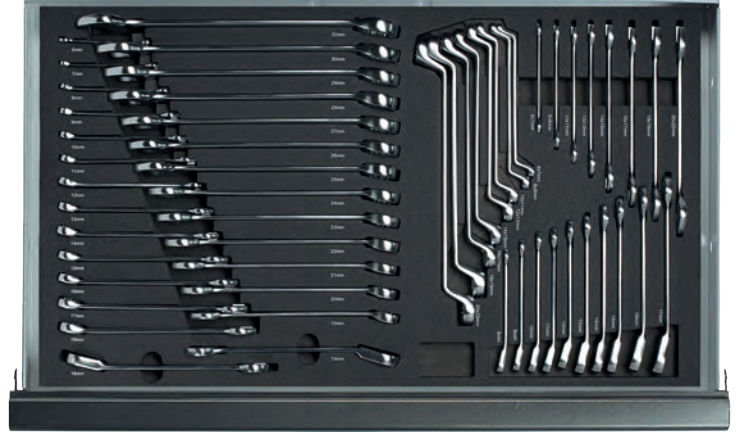

56 CONTENT: (FOR SPECIFIC CONTENT SEE PAGE 84-85)

1/2" Socket wrench set  
1/2" Torque wrench  
(Item no. 1875-0470-3)

Combination wrenches, double end ring wrenches and double open end wrenches  
Reversible gear combination wrenches  
(Item no. 1875-0470-4)

1/4" - 3/8" - 1/2" Metric sockets, socket drivers and accessories  
1/4" - 3/8" Torque wrenches  
(Item no. 1875-0470-2)

Bits, hammers and impact tools (Item no. 1875-0470-7)

Impact driver, adjustable wrenches, hexagonal keys, files and measuring tools (Item no. 1875-0470-6)