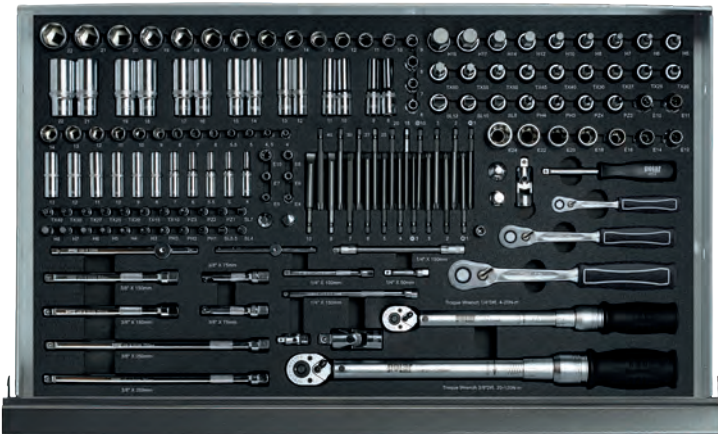

56 CONTENT: (FOR SPECIFIC CONTENT SEE PAGE 84-85)

1/2" Socket wrench set  
1/2" Torque wrench  
(Item no. 1875-0470-3)

Combination wrenches, double end ring wrenches and double open end wrenches  
Reversible gear combination wrenches  
(Item no. 1875-0470-4)

1/4" - 3/8" - 1/2" Metric sockets, socket drivers and accessories  
1/4" - 3/8" Torque wrenches  
(Item no. 1875-0470-2)

Bits, hammers and impact tools (Item no. 1875-0470-7)

Impact driver, adjustable wrenches, hexagonal keys, files and measuring tools (Item no. 1875-0470-6)