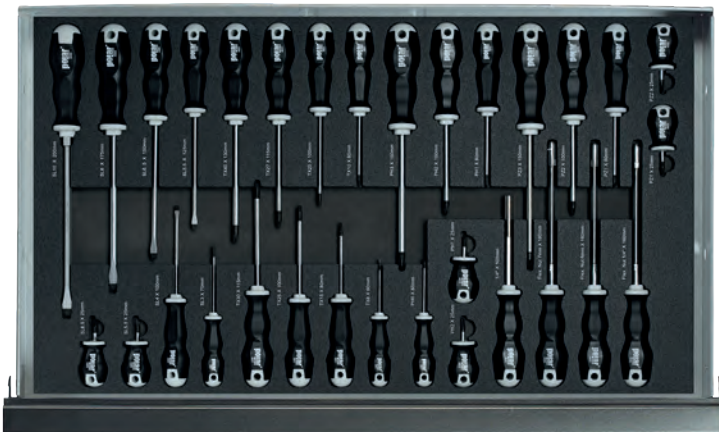

**POLAR®**  
ROLLER CABINETS, ASSORTMENTS AND STORAGE

**1091 C7XL ROLLER CABINET WITH TOOL ASSORTMENT**

ITEM NO. 1091-0470

- X-LARGE roller cabinet with tool set type 1875 S3 (p. 80-81).
- 7 drawers.
- 470 tools.

136 KG

5704196 015644

**1091 C8XL ROLLER CABINET WITH TOOL ASSORTMENT**

ITEM NO. 1091-1470

- X-LARGE roller cabinet with tool set type 1875 S3 (p. 80-81).
- 8 drawers.
- 470 tools.

137 KG

5704196 015774

S3 CONTENT: (FOR SPECIFIC CONTENT SEE PAGE 80-81)

Screwdriver set (Item no. 1875-0470-1)

Pliers, circlips pliers and cutting tools (Item no. 1875-0470-5)