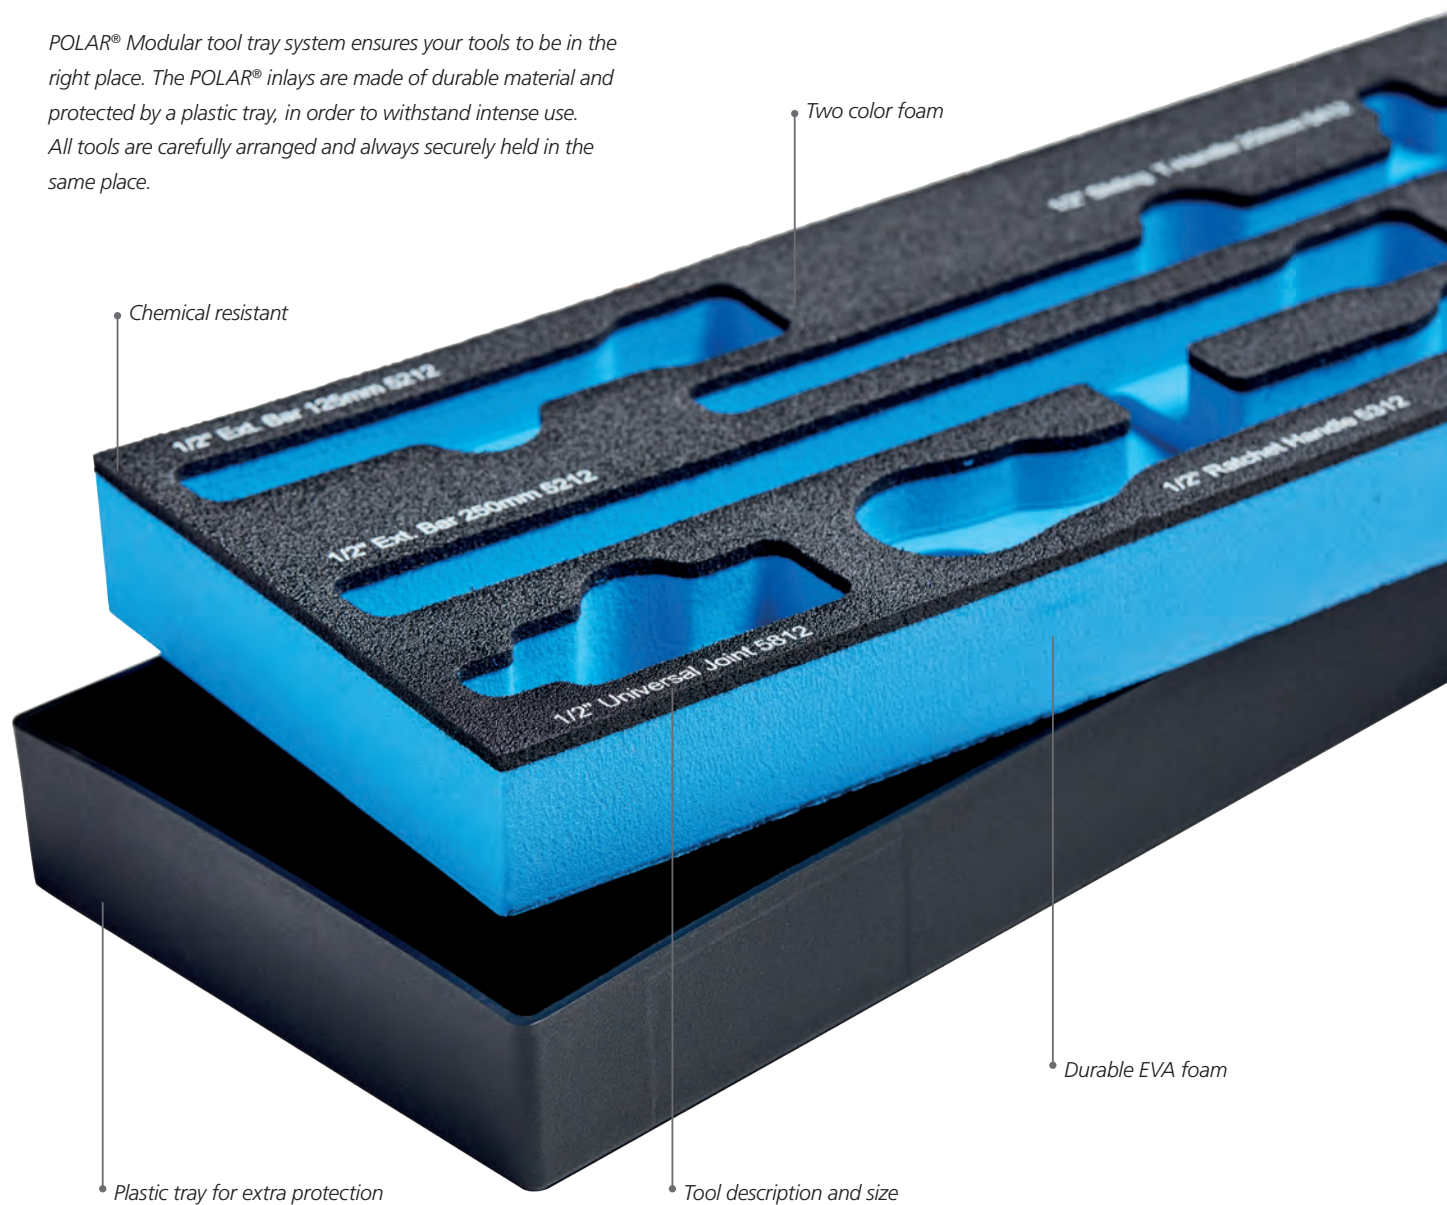

POLAR®
ROLLER CABINETS, ASSORTMENTS AND STORAGE

TOOL ASSORTMENTS

POLAR® Modular tool tray system ensures your tools to be in the right place. The POLAR® inlays are made of durable material and protected by a plastic tray, in order to withstand intense use. All tools are carefully arranged and always securely held in the same place.

Chemical resistant

Two color foam

Plastic tray for extra protection

Tool description and size

Durable EVA foam