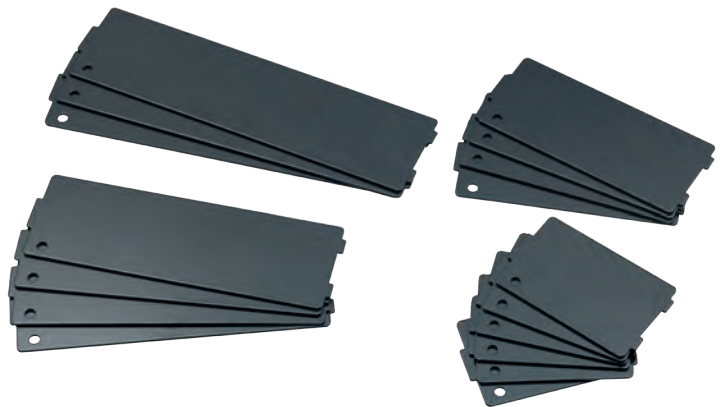

### 1011 FB EXTERNAL DIVIDERS

▪ To be placed in the front and back of the drawer.

ITEM NO.	5704196+	USABLE FOR TROLLEYS	L MM	H MM	KG	
1011-0100	016757	EASY	578	50	0,264	1
1011-0120	016771	X-LARGE	752	50	0,343	1

### 1011 ST VERTICAL DIVIDERS

ITEM NO.	5704196+	USABLE FOR TROLLEYS	L MM	H MM	KG	
1011-0105	016764	EASY	372	50	0,232	1
1011-0125	016788	X-LARGE	434	50	0,273	1

### 1011 S/17 SET OF 17 DIVIDERS

ITEM NO. 1011-0150

5704196 016856

1,3 KG

1

▪ The set contains 6 dividers type 0 - 4 dividers type 1 - 4 dividers type 2 and 3 dividers type 3.

### 1011 S/6 SET OF DIVIDERS

▪ Set with two external dividers and four vertical dividers.

ITEM NO.	5704196+	USABLE FOR TROLLEYS	KG	
1011-0110	016832	EASY	1,4	1
1011-0130	016849	X-LARGE	1,8	1