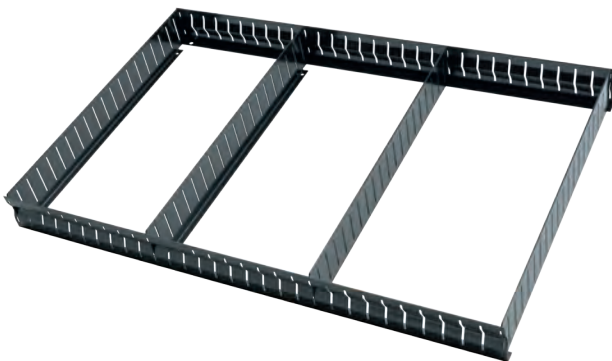

### 1011 FB EXTERNAL DIVIDERS

▪ To be placed in the front and back of the drawer.

ITEM NO.	5704196+	USABLE FOR TROLLEYS	L MM	H MM	KG	
1011-0100	016757	EASY	578	50	0,264	1
1011-0120	016771	X-LARGE	752	50	0,343	1

### 1011 ST VERTICAL DIVIDERS

ITEM NO.	5704196+	USABLE FOR TROLLEYS	L MM	H MM	KG	
1011-0105	016764	EASY	372	50	0,232	1
1011-0125	016788	X-LARGE	434	50	0,273	1

### 1011 S/17 SET OF 17 DIVIDERS

ITEM NO. 1011-0150

5704196 016856

1,3 KG

1

▪ The set contains 6 dividers type 0 - 4 dividers type 1 - 4 dividers type 2 and 3 dividers type 3.

### 1011 S/6 SET OF DIVIDERS

▪ Set with two external dividers and four vertical dividers.

ITEM NO.	5704196+	USABLE FOR TROLLEYS	KG	
1011-0110	016832	EASY	1,4	1
1011-0130	016849	X-LARGE	1,8	1