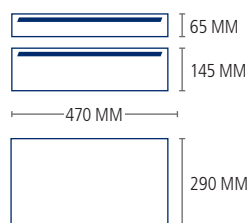

POLAR®
ROLLER CABINETS, ASSORTMENTS AND STORAGE

MINI

POLAR® MINI trolley is our small and compact trolley, but with same technical features as the standard trolleys. It has been designed to fit underneath our workbench, taking up a minimum of floor space.

TROLLEY DIMENSIONS

STATIC LOAD 200 KG

DRAWER DIMENSIONS

LOAD 30 KG

MINI TOOLSETS

66 tools - page 46

MINI ACCESSORIES

Page 40-41