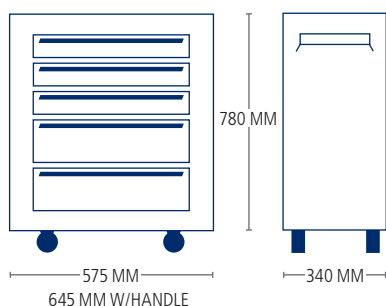

POLAR®
ROLLER CABINETS, ASSORTMENTS AND STORAGE

MINI

POLAR® MINI trolley is our small and compact trolley, but with same technical features as the standard trolleys. It has been designed to fit underneath our workbench, taking up a minimum of floor space.

TROLLEY DIMENSIONS

STATIC LOAD 200 KG

DRAWER DIMENSIONS

LOAD 30 KG

MINI TOOLSETS

66 tools - page 46

MINI ACCESSORIES

Page 40-41