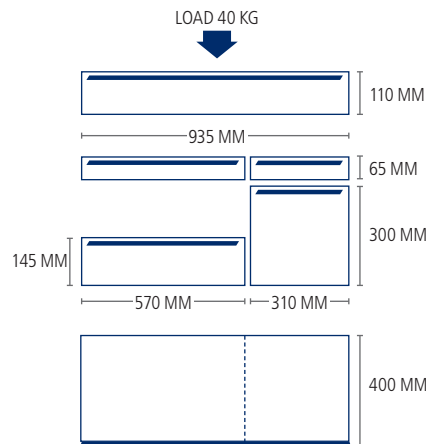

TROLLEY DIMENSIONS

DRAWER DIMENSIONS

CARGO TOOLSETS

163 tools - page 83
350 tools - page 77

CARGO ACCESSORIES

Page 40-41

CARGO SPAREPARTS

Page 42-43

1000 11D CARGO ROLLER CABINET (EMPTY)

ITEM NO. 1000-2011

127 KG

5704196 013527

- Empty trolley with 11 drawers.
- 1 drawer: H 110 x W 935 x D 400 mm
- 5 drawers: H 65 x W 570 x D 400 mm
- 1 drawer: H 145 x W 570 x D 400 mm
- 3 drawers: H 65 x W 310 x D 400 mm
- 1 drawer: H 300 x W 310 x D 400 mm
- Heavy-duty construction: 850 kg static load.
- Drawer loading capacity: 40 kg