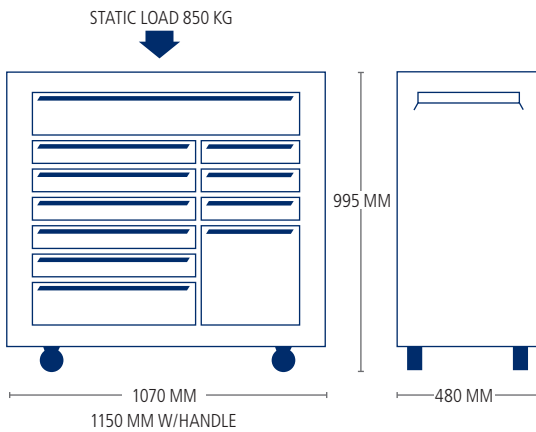

TROLLEY DIMENSIONS

DRAWER DIMENSIONS

CARGO TOOLSETS

163 tools - page 83
350 tools - page 77

CARGO ACCESSORIES

Page 40-41

CARGO SPAREPARTS

Page 42-43

1000 11D CARGO ROLLER CABINET (EMPTY)

ITEM NO. 1000-2011

127 KG

5704196 013527

- Empty trolley with 11 drawers.
- 1 drawer: H 110 x W 935 x D 400 mm
- 5 drawers: H 65 x W 570 x D 400 mm
- 1 drawer: H 145 x W 570 x D 400 mm
- 3 drawers: H 65 x W 310 x D 400 mm
- 1 drawer: H 300 x W 310 x D 400 mm
- Heavy-duty construction: 850 kg static load.
- Drawer loading capacity: 40 kg