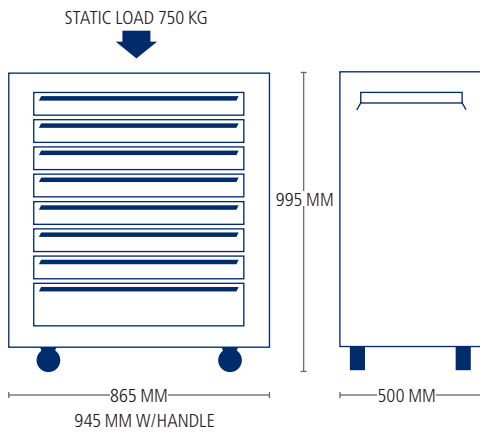

TROLLEY DIMENSIONS

DRAWER DIMENSIONS

X-LARGE TOOLSETS

350 tools - page 52-53
447 tools - page 54-55
470 tools - page 56-57
473 tools - page 58-59

X-LARGE ACCESSORIES

Page 40-41

X-LARGE SPAREPARTS

Page 42-43

1000 7D X-LARGE ROLLER CABINET (EMPTY)

ITEM NO. 1000-1007

84,5 KG

5704196 013510

- Empty trolley with 7 drawers.
- 5 drawers: H 70 x W 750 x D 435 mm.
- 2 drawers: H 145 x W 750 x D 435 mm
- Heavy-duty construction: 750 kg static load.
- Drawer loading capacity: 40 kg

1000 8D X-LARGE ROLLER CABINET (EMPTY)

ITEM NO. 1000-1008

85 KG

5704196 015668

- Empty trolley with 8 drawers.
- 7 drawers: H 70 x W 750 x D 435 mm.
- 1 drawer: H 145 x W 750 x D 435 mm
- Heavy-duty construction: 750 kg static load.
- Drawer loading capacity: 40 kg