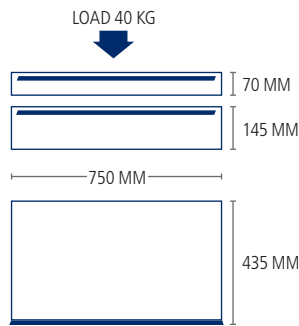

TROLLEY DIMENSIONS

DRAWER DIMENSIONS

X-LARGE TOOLSETS

350 tools - page 52-53
447 tools - page 54-55
470 tools - page 56-57
473 tools - page 58-59

X-LARGE ACCESSORIES

Page 40-41

X-LARGE SPAREPARTS

Page 42-43

1000 7D X-LARGE ROLLER CABINET (EMPTY)

ITEM NO. 1000-1007

84,5 KG

5704196 013510

- Empty trolley with 7 drawers.
- 5 drawers: H 70 x W 750 x D 435 mm.
- 2 drawers: H 145 x W 750 x D 435 mm
- Heavy-duty construction: 750 kg static load.
- Drawer loading capacity: 40 kg

1000 8D X-LARGE ROLLER CABINET (EMPTY)

ITEM NO. 1000-1008

85 KG

5704196 015668

- Empty trolley with 8 drawers.
- 7 drawers: H 70 x W 750 x D 435 mm.
- 1 drawer: H 145 x W 750 x D 435 mm
- Heavy-duty construction: 750 kg static load.
- Drawer loading capacity: 40 kg