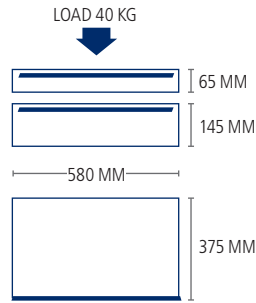

**TROLLEY DIMENSIONS**

**DRAWER DIMENSIONS**

**EASY TOOLSETS**

163 tools - page 47  
350 tools - page 48-49  
425 tools - page 50-51

**EASY ACCESSORIES**

Page 40-41

**EASY SPAREPARTS**

Page 42-43

**1000 7D EASY ROLLER CABINET (EMPTY)**

ITEM NO. 1000-0007

- Empty trolley with 7 drawers.
- 5 drawers: H 65 x W 580 x D 375 mm
- 2 drawers: H 145 x W 580 x D 375 mm
- Heavy-duty construction: 700 kg static load.
- Drawer loading capacity: 40 kg

**1000 8D EASY ROLLER CABINET (EMPTY)**

ITEM NO. 1000-0008

- Empty trolley with 8 drawers.
- 7 drawers: H 65 x W 580 x D 375 mm
- 1 drawers: H 145 x W 580 x D 375 mm
- Heavy-duty construction: 700 kg static load.
- Drawer loading capacity: 40 kg