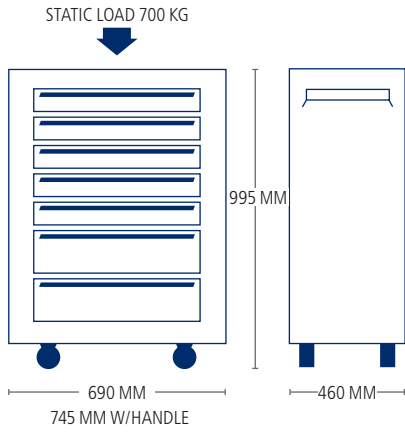

**TROLLEY DIMENSIONS**

**DRAWER DIMENSIONS**

**EASY TOOLSETS**

163 tools - page 47  
350 tools - page 48-49  
425 tools - page 50-51

**EASY ACCESSORIES**

Page 40-41

**EASY SPAREPARTS**

Page 42-43

**1000 7D EASY ROLLER CABINET (EMPTY)**

ITEM NO. 1000-0007

- Empty trolley with 7 drawers.
- 5 drawers: H 65 x W 580 x D 375 mm
- 2 drawers: H 145 x W 580 x D 375 mm
- Heavy-duty construction: 700 kg static load.
- Drawer loading capacity: 40 kg

**1000 8D EASY ROLLER CABINET (EMPTY)**

ITEM NO. 1000-0008

- Empty trolley with 8 drawers.
- 7 drawers: H 65 x W 580 x D 375 mm
- 1 drawers: H 145 x W 580 x D 375 mm
- Heavy-duty construction: 700 kg static load.
- Drawer loading capacity: 40 kg