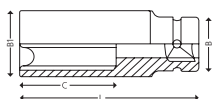

POLAR® IMPACT SOCKETS AND ACCESSORIES

1" IMPACT SOCKETS AND ACCESSORIES

6001 1" 6-POINT METRIC IMPACT SOCKETS

ISO 2725-2, DIN 3129

- Surface: Phosphatised finish. Material: Chrome-molybdenum steel.

ITEM NO.	5704196+	SIZE MM	B MM	B1 MM	C MM	L MM	G	
6001-0024	024325	24	54	42,0	16	58	555	1
6001-0027	024332	27	54	45,0	16	58	575	1
6001-0028	028156	28	54	47,0	16	58	590	1
6001-0030	024349	30	54	49,0	19	60	627	1
6001-0032	024356	32	54	52,0	19	60	660	1
6001-0033	024363	33	54	52,0	19	61	675	1
6001-0034	028163	34	54	54,0	22	61	692	1
6001-0035	028170	35	54	56,0	25	61	725	1
6001-0036	024387	36	54	57,0	27	65	740	1
6001-0038	028187	38	54	60,0	27	65	775	1
6001-0041	024394	41	54	63,0	27	65	835	1
6001-0046	024400	46	54	69,0	32	74	1090	1
6001-0050	024417	50	54	74,0	32	74	1215	1
6001-0055	024424	55	54	80,0	42	85	1530	1
6001-0060	024431	60	54	87,0	46	90	1810	1
6001-0065	024448	65	54	93,0	46	93	2065	1
6001-0070	024455	70	54	100,0	52	98	2320	1

6001 L 1" 6-POINT LONG METRIC IMPACT SOCKETS

- Surface: Phosphatised finish. Material: Chrome-molybdenum steel.

ITEM NO.	5704196+	SIZE MM	B MM	B1 MM	C MM	L MM	G	
6001-4024	024462	24	54	42,0	38	90	880	1
6001-4027	024479	27	54	45,0	40	90	905	1
6001-4030	024486	30	54	50,0	42	90	955	1
6001-4032	024493	32	54	52,0	43	90	975	1
6001-4033	024509	33	54	53,0	41	90	1000	1
6001-4036	024523	36	54	57,0	53	90	1010	1
6001-4041	024530	41	54	63,0	50	90	1170	1
6001-4046	024547	46	54	69,0	64	100	1485	1
6001-4050	024554	50	54	74,0	57	100	1645	1
6001-4055	024561	55	54	81,0	59	100	1800	1
6001-4060	024578	60	54	87,0	75	120	2450	1
6001-4065	024585	65	54	93,0	78	120	2500	1
6001-4070	024592	70	54	98,0	81	125	3050	1

6001 LT 1" 6-POINT LONG METRIC IMPACT SOCKETS

- Model with thin walls for wheel nuts.
- Surface: Phosphatised finish. Material: Chrome-molybdenum steel.