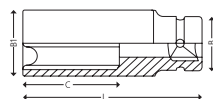

ITEM NO.	5704196+	SIZE MM	B MM	B1 MM	C MM	L MM	G	
6001-4024	024462	24	54	42,0	38	90	880	1
6001-4027	024479	27	54	45,0	40	90	905	1
6001-4030	024486	30	54	50,0	42	90	955	1
6001-4032	024493	32	54	52,0	43	90	975	1
6001-4033	024509	33	54	53,0	41	90	1000	1
6001-4036	024523	36	54	57,0	53	90	1010	1
6001-4041	024530	41	54	63,0	50	90	1170	1
6001-4046	024547	46	54	69,0	64	100	1485	1
6001-4050	024554	50	54	74,0	57	100	1645	1
6001-4055	024561	55	54	81,0	59	100	1800	1
6001-4060	024578	60	54	87,0	75	120	2450	1
6001-4065	024585	65	54	93,0	78	120	2500	1
6001-4070	024592	70	54	98,0	81	125	3050	1

6001 LT 1" 6-POINT LONG METRIC IMPACT SOCKETS

- Model with thin walls for wheel nuts.
- Surface: Phosphatised finish. Material: Chrome-molybdenum steel.