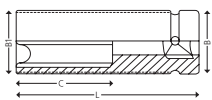

**20 TOOLS**

CONTENT:

QTY.	DESCRIPTION	SIZE
15	Long 6-point sockets	6012 1/2" L 10 - 11 - 12 - 13 - 14 - 15 - 16 - 17 - 19 - 21 - 22 - 24 - 27 - 30 - 32 mm
1	Extension	6212 1/2" EX 125 mm
2	Safety set	6012 1/2" SR 8 - 14 mm / 15 - 32 mm

**6012 LT 1/2" 6-POINT LONG METRIC IMPACT SOCKETS**

- Model with thin walls for wheel nuts.
- Surface: Phosphatised finish. Material: Chrome-molybdenum steel.

ITEM NO.	5704196+	SIZE MM	B MM	B1 MM	C MM	L MM	G G	
6012-4115	023649	15	28	27,0	24	85	185	1
6012-4117	016375	17	30	24,0	24	85	240	1
6012-4119	016382	19	30	26,0	24	85	259	1
6012-4121	016399	21	30	28,0	24	85	270	1
6012-4122	016405	22	30	29,5	24	85	296	1
6012-4124	023656	24	33	31,0	24	85	303	1
6012-4127	023663	27	37	35,0	28	85	406	1

CONTENT:

QTY.	DESCRIPTION	SIZE
4	Long thinwalled 6-point sockets	6012 1/2" LT 17 - 19 - 21 - 22 mm
1	Safety set	6012 1/2" SR 15 - 32 mm