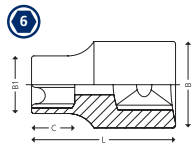

POLAR® SOCKETS AND ACCESSORIES

3/4" SOCKETS AND ACCESSORIES

5034 3/4" 6-POINT METRIC SOCKETS

ISO 2725-1, DIN 3124

■ Surface: Chrome plated finish. Material: Chrome-vanadium steel.

ITEM NO.	5704196+	SIZE MM	B MM	B1 MM	C MM	L MM	G	Icon
5034-0019	003498	19	33,0	29,2	14	50	170	5
5034-0021	003504	21	33,0	31,2	14	50	190	5
5034-0022	003511	22	36,0	32,2	14	50	220	5
5034-0024	003528	24	36,0	34,2	16	51	230	5
5034-0027	003535	27	36,0	38,0	22	52	240	5
5034-0030	003542	30	38,0	42,0	24	54	280	5
5034-0032	003559	32	38,0	44,0	26	56	310	5
5034-0036	003566	36	42,0	50,0	28	58	430	5
5034-0038	003573	38	45,0	52,0	28	60	500	5
5034-0041	003580	41	45,0	56,0	30	64	570	5
5034-0046	003597	46	48,0	62,0	34	68	700	5
5034-0050	003603	50	48,0	68,0	36	72	850	5

5234 EX 3/4" EXTENSIONS

ISO 3316, DIN 3123

■ Surface: Chrome plated finish. Material: Chrome-vanadium steel.

ITEM NO.	5704196+	L MM	A MM	G	Icon
5234-0100	003610	100	36	410	1
5234-0200	003627	200	36	710	1

5734 A 3/4" ADAPTOR FROM 3/4" TO 1/2"

ISO 3316, DIN 3123

■ Surface: Chrome plated finish. Material: Chrome-vanadium steel.

ITEM NO.	5704196+	Icon	Icon	A MM	L MM	G	Icon
5734-3412	003634	3/4"	1/2"	34	54	170	5

■ Surface: Chrome plated finish. Material: Chrome-vanadium steel.

ITEM NO.	5704196+	L MM	A MM	G	Icon
5934-1000	017129	1000	85	3650	1

5334 3/4" REVERSIBLE RATCHET

ISO 3315, DIN 3122

■ Model with 48 teeth. Working angle of 7,5°.