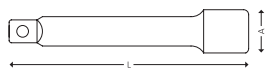

POLAR® SOCKETS AND ACCESSORIES

3/4" SOCKETS AND ACCESSORIES

5034 3/4" 6-POINT METRIC SOCKETS

ISO 2725-1, DIN 3124

■ Surface: Chrome plated finish. Material: Chrome-vanadium steel.

ITEM NO.	5704196+	SIZE MM	B MM	B1 MM	C MM	L MM	G	Icon
5034-0019	003498	19	33,0	29,2	14	50	170	5
5034-0021	003504	21	33,0	31,2	14	50	190	5
5034-0022	003511	22	36,0	32,2	14	50	220	5
5034-0024	003528	24	36,0	34,2	16	51	230	5
5034-0027	003535	27	36,0	38,0	22	52	240	5
5034-0030	003542	30	38,0	42,0	24	54	280	5
5034-0032	003559	32	38,0	44,0	26	56	310	5
5034-0036	003566	36	42,0	50,0	28	58	430	5
5034-0038	003573	38	45,0	52,0	28	60	500	5
5034-0041	003580	41	45,0	56,0	30	64	570	5
5034-0046	003597	46	48,0	62,0	34	68	700	5
5034-0050	003603	50	48,0	68,0	36	72	850	5

5234 EX 3/4" EXTENSIONS

ISO 3316, DIN 3123

■ Surface: Chrome plated finish. Material: Chrome-vanadium steel.

ITEM NO.	5704196+	L MM	A MM	G	Icon
5234-0100	003610	100	36	410	1
5234-0200	003627	200	36	710	1

5734 A 3/4" ADAPTOR FROM 3/4" TO 1/2"

ISO 3316, DIN 3123

■ Surface: Chrome plated finish. Material: Chrome-vanadium steel.

ITEM NO.	5704196+	Icon	Icon	A MM	L MM	G	Icon
5734-3412	003634	3/4"	1/2"	34	54	170	5